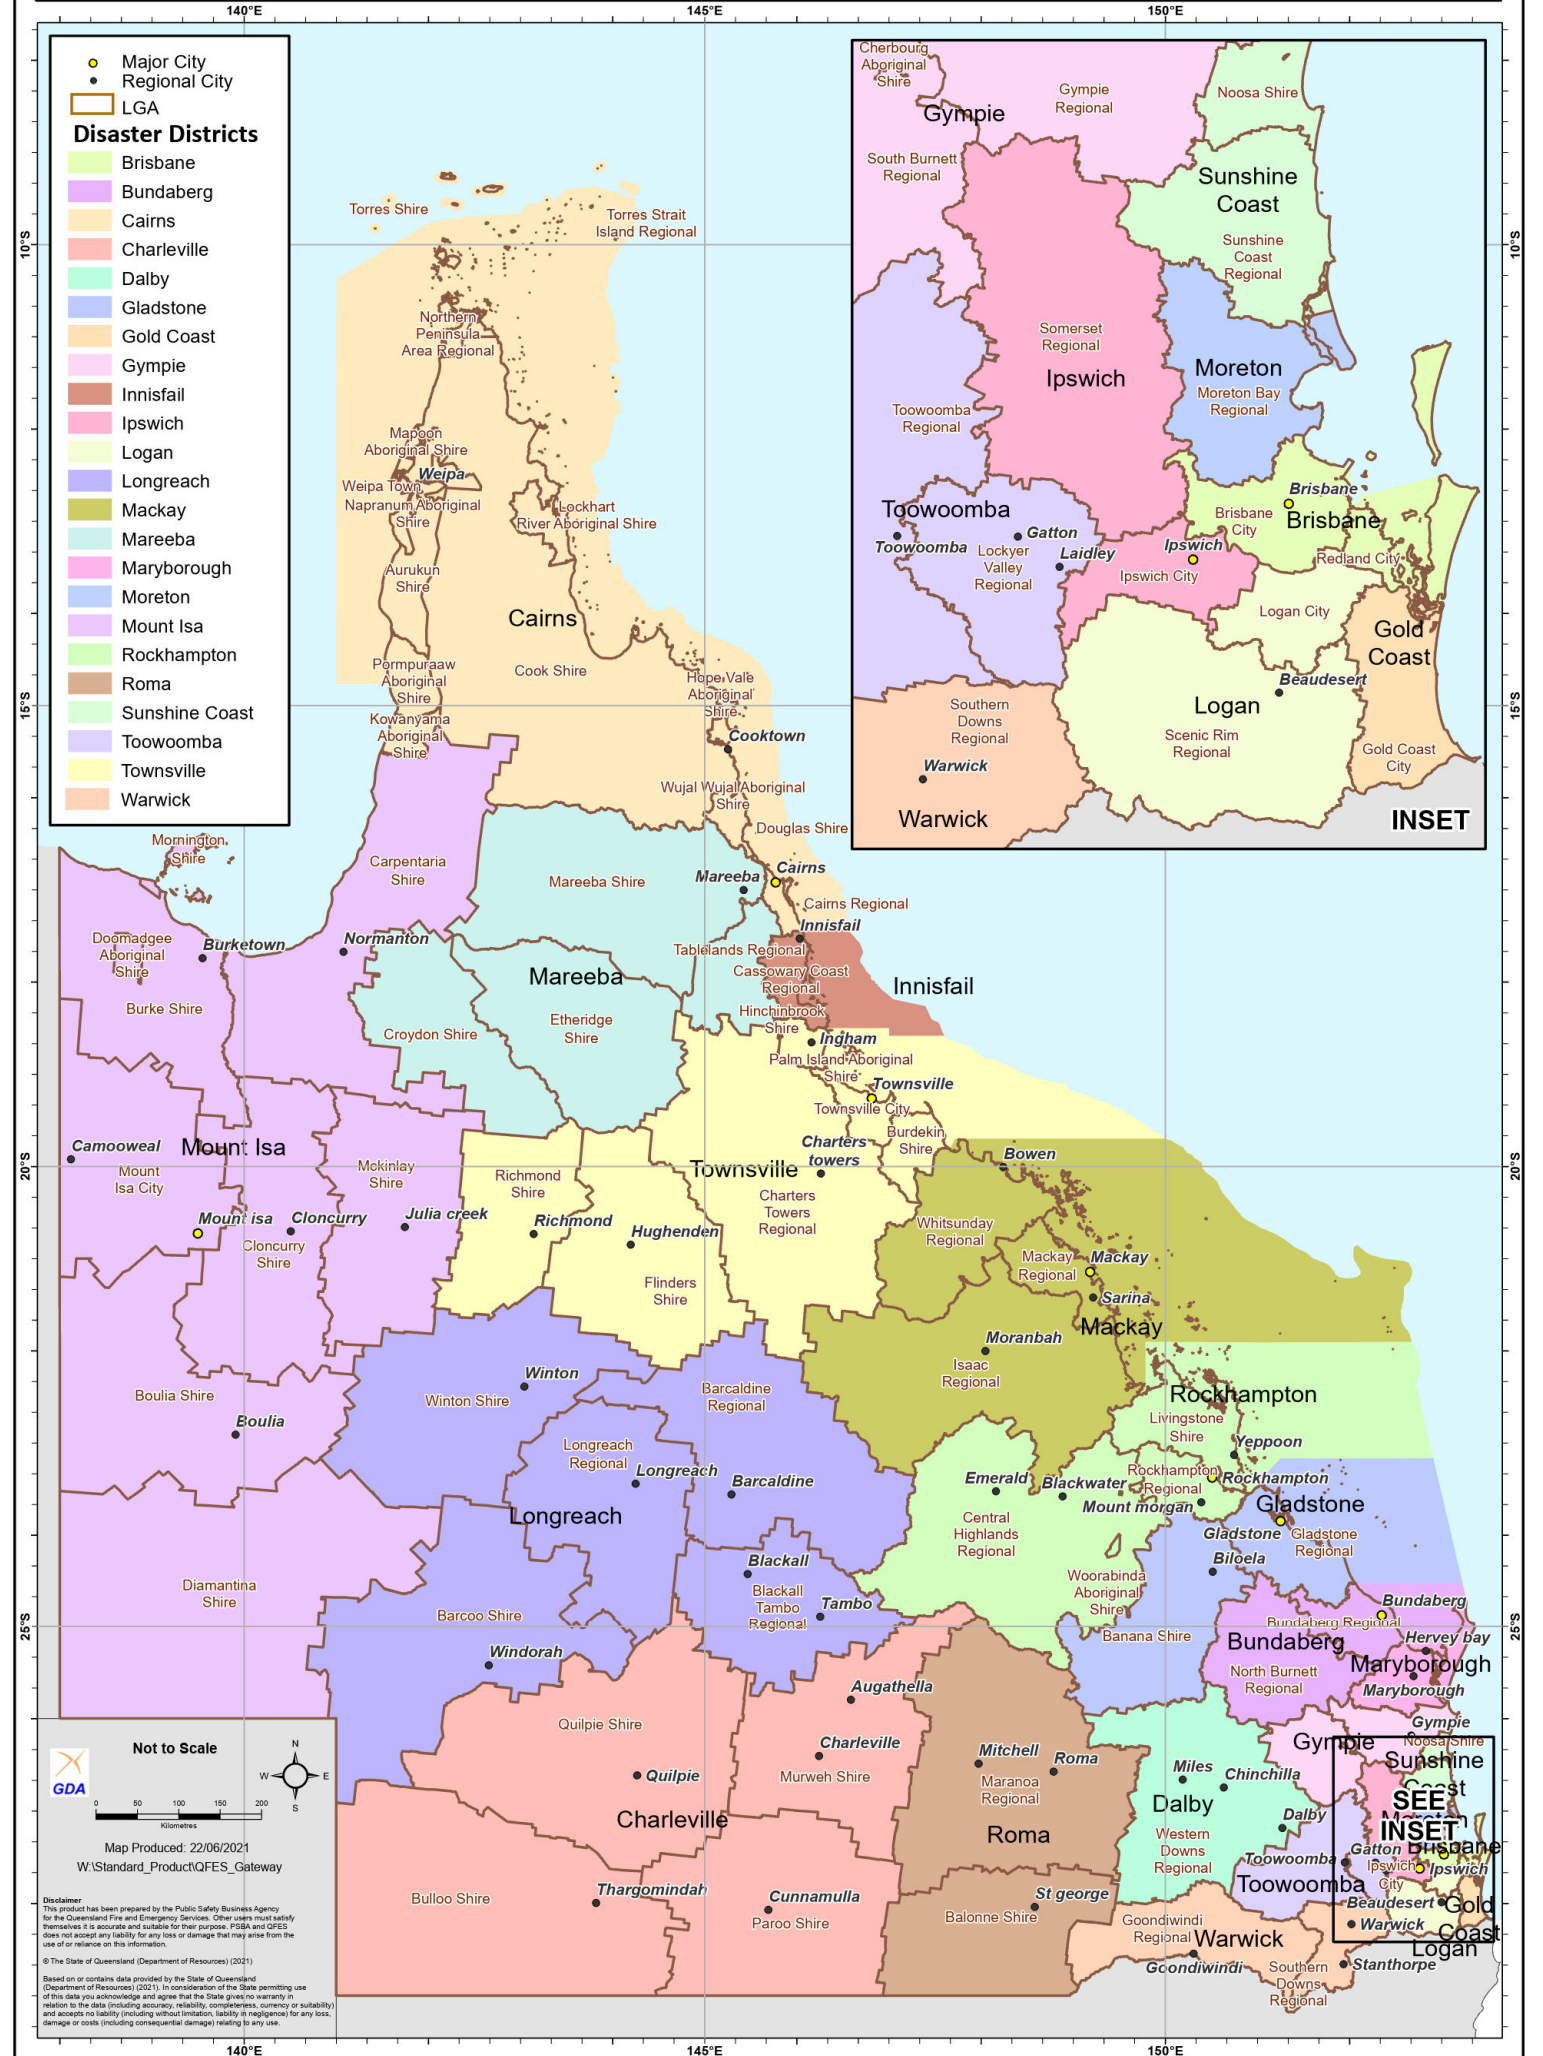

Local Government Area and Disaster District

1. Major City
   - Regional City
   - ▭ LGA
2. **Disaster Districts**
3. Brisbane
   - Bundaberg
   - Cairns
   - Charleville
   - Dalby
   - Gladstone
   - Gold Coast
   - Gympie
   - Innisfail
   - Ipswich
   - Logan
   - Longreach
   - Mackay
   - Mareeba
   - Maryborough
   - Moreton
   - Mount Isa
   - Rockhampton
   - Roma
   - Sunshine Coast
   - Toowoomba
   - Townsville
   - Warwick