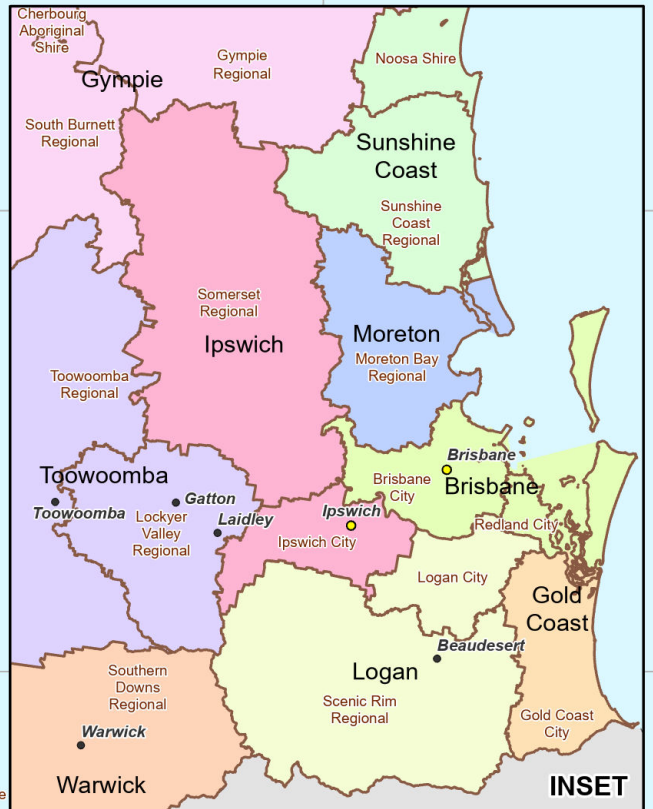

Not to Scale

Map Produced: 22/06/2021
W:\Standard_Product\QFES_Gateway